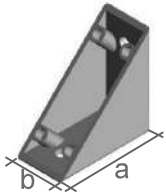

PROFILE ACCESSORIES

No. 1 Bukit Batok Crescent #05-49 WCEGA Plaza Singapore 658064 Tel:6266 1233 Fax: 6268 1123

Description	(a)	(b)
Endcap	40.0 mm	40.0 mm
Endcap	30.0 mm	30.0 mm
Endcap	80.0 mm	40.0 mm
Endcap	55.0 mm	40.0 mm

Description	(a)	(b)
∠ Bracket	40.0mm	40.0mm
∠ Bracket	30.0mm	30.0mm
∠ Bracket	20.0mm	20.0mm
∠ Bracket	80.0mm	40.0mm

Description	(a)	(b)
107 Handle	69.0mm	19.0mm
137 Handle	95.0mm	21.0mm
167 Handle	125.0mm	21.0mm
197 Handle	153.0mm	22.0mm

Description	Material	(a)
Foot Mount	Rubber (Black)	∅40mm x M8 x 100mm
Foot Mount	Rubber (Black)	∅60mm x M12 x 150mm

Description	Material	(a)
Self-Levelling Foot Mount	Metal	∅60mm x M12 x 100mm

Description	Colour	Slot (d)
Multi Block	Black	8.0 mm
Multi Block	Clear	8.0 mm
Multi Block EX	Black	8.0 mm

Description	Colour	Material	Size
Hinge	Sliver	Metal	40 x 40

Description	Slot (d)
S8 Fastener	8.0 mm
S6 Fastener	6.2 mm
S5 Fastener	5.0 mm

Description	Slot (d)
Uni 8 Joint	8.0 mm
Uni 6 Joint	6.2 mm

Description
Magnet Catch