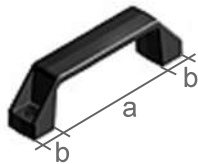

PROFILE ACCESSORIES

No. 1 Bukit Batok Crescent #05-49 WCEGA Plaza Singapore 658064 Tel:6266 1233 Fax: 6268 1123

Description	(a)	(b)
Endcap	40.0 mm	40.0 mm
Endcap	30.0 mm	30.0 mm
Endcap	80.0 mm	40.0 mm
Endcap	55.0 mm	40.0 mm

Description	(a)	(b)
∠ Bracket	40.0mm	40.0mm
∠ Bracket	30.0mm	30.0mm
∠ Bracket	20.0mm	20.0mm
∠ Bracket	80.0mm	40.0mm

Description	(a)	(b)
107 Handle	69.0mm	19.0mm
137 Handle	95.0mm	21.0mm
167 Handle	125.0mm	21.0mm
197 Handle	153.0mm	22.0mm

Description	Material	(a)
Foot Mount	Rubber (Black)	∅40mm x M8 x 100mm
Foot Mount	Rubber (Black)	∅60mm x M12 x 150mm

Description	Material	(a)
Self-Levelling Foot Mount	Metal	∅60mm x M12 x 100mm

Description	Colour	Slot (d)
Multi Block	Black	8.0 mm
Multi Block	Clear	8.0 mm
Multi Block EX	Black	8.0 mm

Description	Colour	Material	Size
Hinge	Sliver	Metal	40 x 40

Description	Slot (d)
S8 Fastener	8.0 mm
S6 Fastener	6.2 mm
S5 Fastener	5.0 mm

Description	Slot (d)
Uni 8 Joint	8.0 mm
Uni 6 Joint	6.2 mm

Description
Magnet Catch